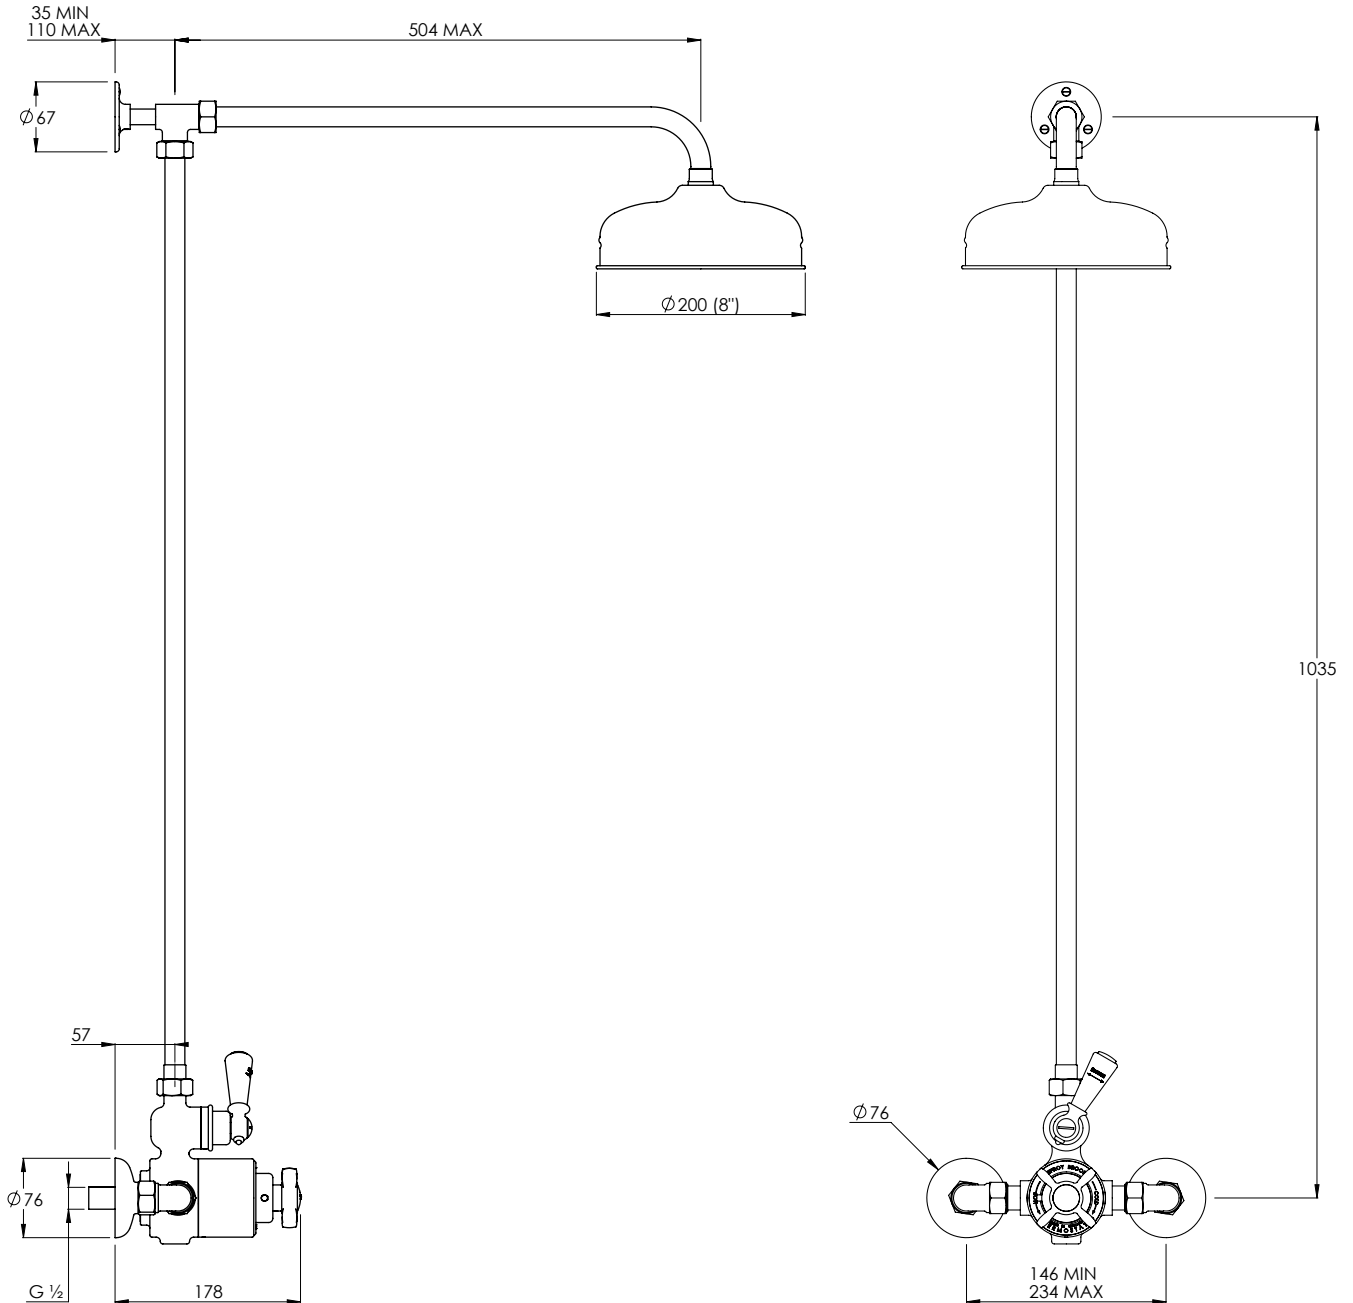

LEFROY BROOKS

IBROC HOUSE ESSEX ROAD
HODDESDON HERTS EN11 0QS UK
T: +44 (0)1992 708 316 F: +44 (0)1992 708 317

GDE8702

(EURO SPEC) CLASSIC THERMOSTATIC VALVE WITH
RISER, 8" APRON ROSE AND ADJUSTABLE RISER PIPE
BRACKET

DIMENSIONAL DATA SHEET

DATE: 09/11/2018

REVISION: A

COPYRIGHT © LBIP LTD. ALL RIGHTS RESERVED

DIMENSIONS IN MILLIMETRES

WHILST EVERY EFFORT IS MADE TO ENSURE THE ACCURACY OF THESE DATA SHEETS THEY ARE SUBJECT TO CHANGE WITHOUT NOTICE AS PART OF THE COMPANY'S PRODUCT DEVELOPMENT PROCESS